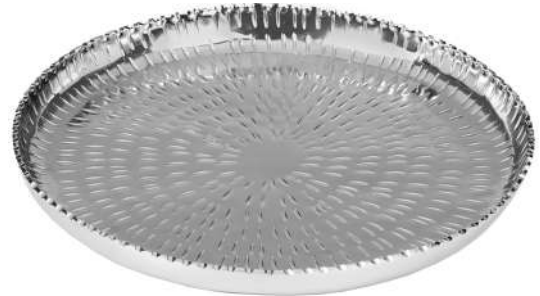

# ORYZA

BOWL ROUND LARGE OCBL-215

BOWL ROUND MEDIUM OCBM-216

BOWL ROUND SMALL OCBS-217

CAKE STAND MEDIUM OCSM-205

CAKE STAND SMALL OCSS-206

CANDLE HOLDER & VASE LARGE OCVL-201

CANDLE HOLDER & VASE MEDIUM OCVM-202

CANDLE HOLDER & VASE SMALL OCVS-203

COASTER SET OF 4 OCCF-210

JULEP CUP SET OF 3 OCJC-211

# ORYZA

TRAY RECTANGLE LARGE OTRL-212

TRAY RECTANGLE MEDIUM OTRS-213

TRAY ROUND LARGE OTCL-207

TRAY ROUND MEDIUM OTCM-208

TRAY ROUND SMALL OTCS-209

TRAY SQUARE OCTC-214

BEER TUB OCBT-218