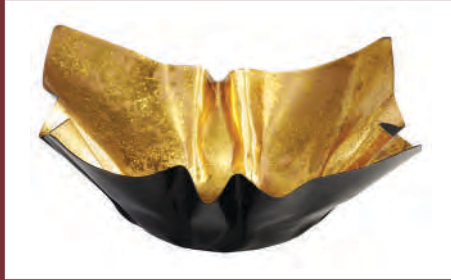

Majestic Art Elements

PRSR T STANDARD
US POSTAGE PAID
NEW BRUNSWICK NJ
PERMIT NO. 1340

Mercantile International NA
1130 Somerset Street, Unit 104, New Brunswick, NJ 08901
Toll free – 855 243 3776
Tel: 732 650 9400 Fax: 732 628 0020
Email: wholesale@mercantileintl.com
Website: www.majestartelements.com